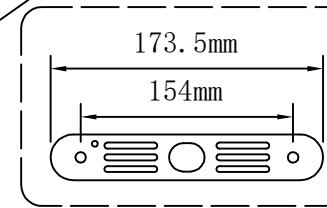

Odeon Light[®]

INSTALLATION INSTRUCTION

COLLECTION:HIGHTECH
7093/21CL

1

2

3

4