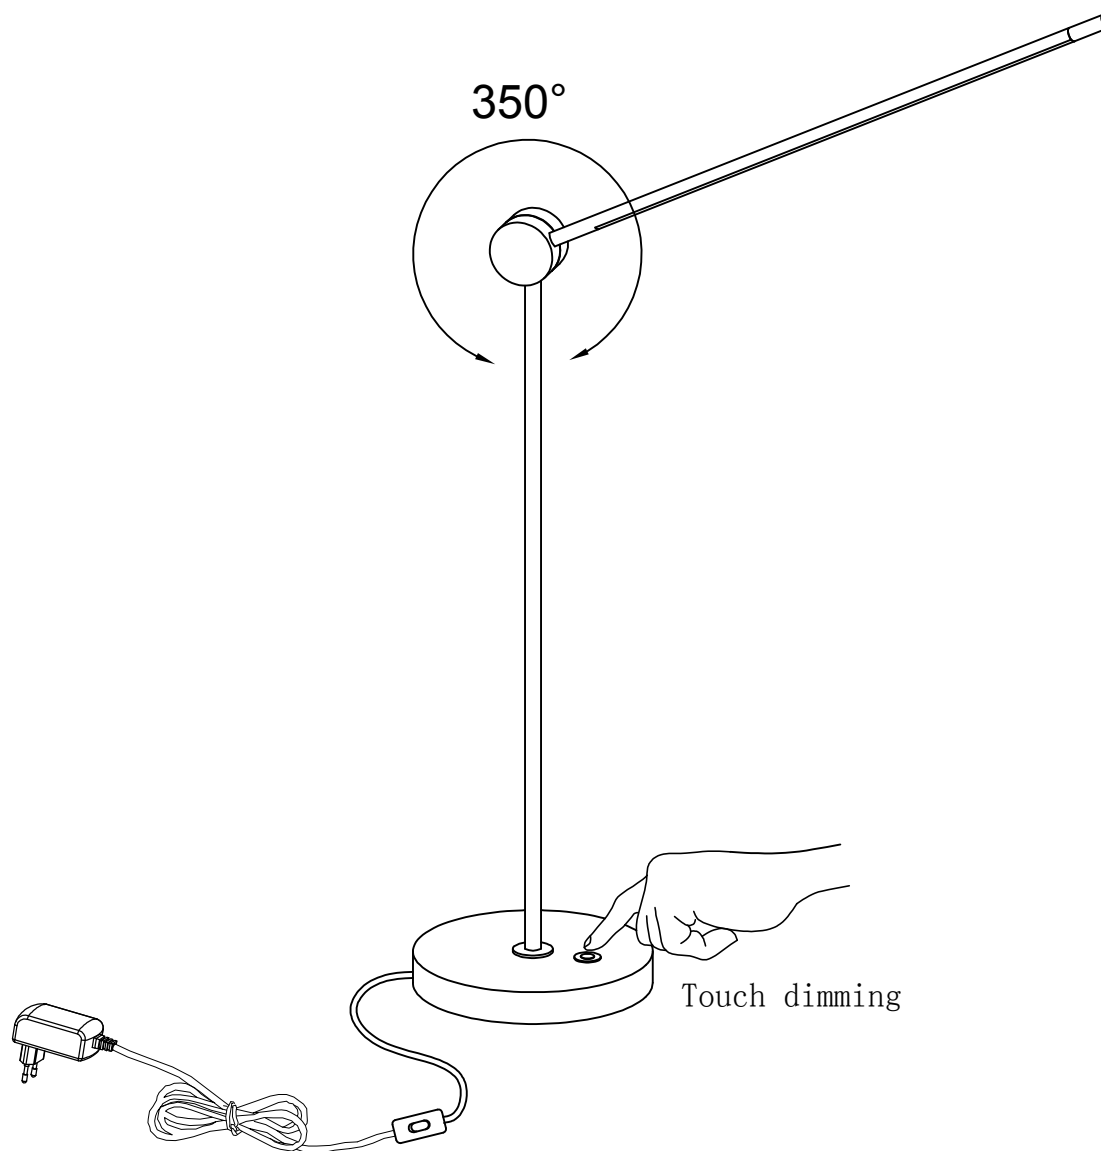

Odeon Light®

INSTALLATION INSTRUCTION

COLLECTION: HIGHTECH

7101/12TL

The wire is 2300 MM long.