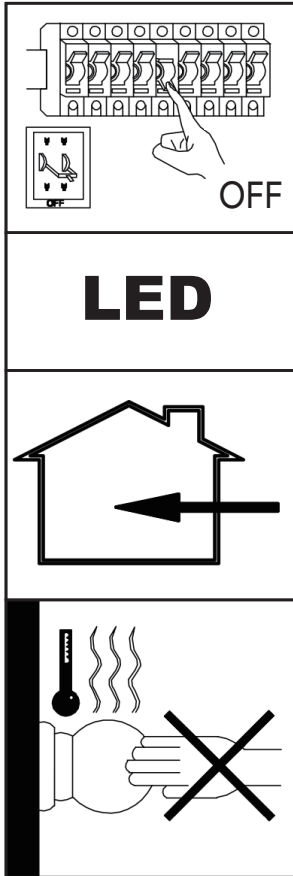

ASSEMBLY INSTRUCTION / ИНСТРУКЦИЯ

A1810PL-1BK
A1810PL-1WH
A1811PL-1BK
A1811PL-1WH

A1820PL-1BK
A1820PL-1WH
A1821PL-1BK
A1821PL-1WH

A1830PL-1BK
A1830PL-1WH
A1831PL-1BK
A1831PL-1WH

Warning:

1. Turn off the main power at the circuit breaker before installing in order to prevent possible shock;
2. Don't exceed the rated voltage 230V;
3. Don't install on haven't finished ceiling and loose wood ceiling;
4. Do not use corrosive liquids to clean fixture such as acid, and alkaline liquids. Please use soft cloth when cleaning.