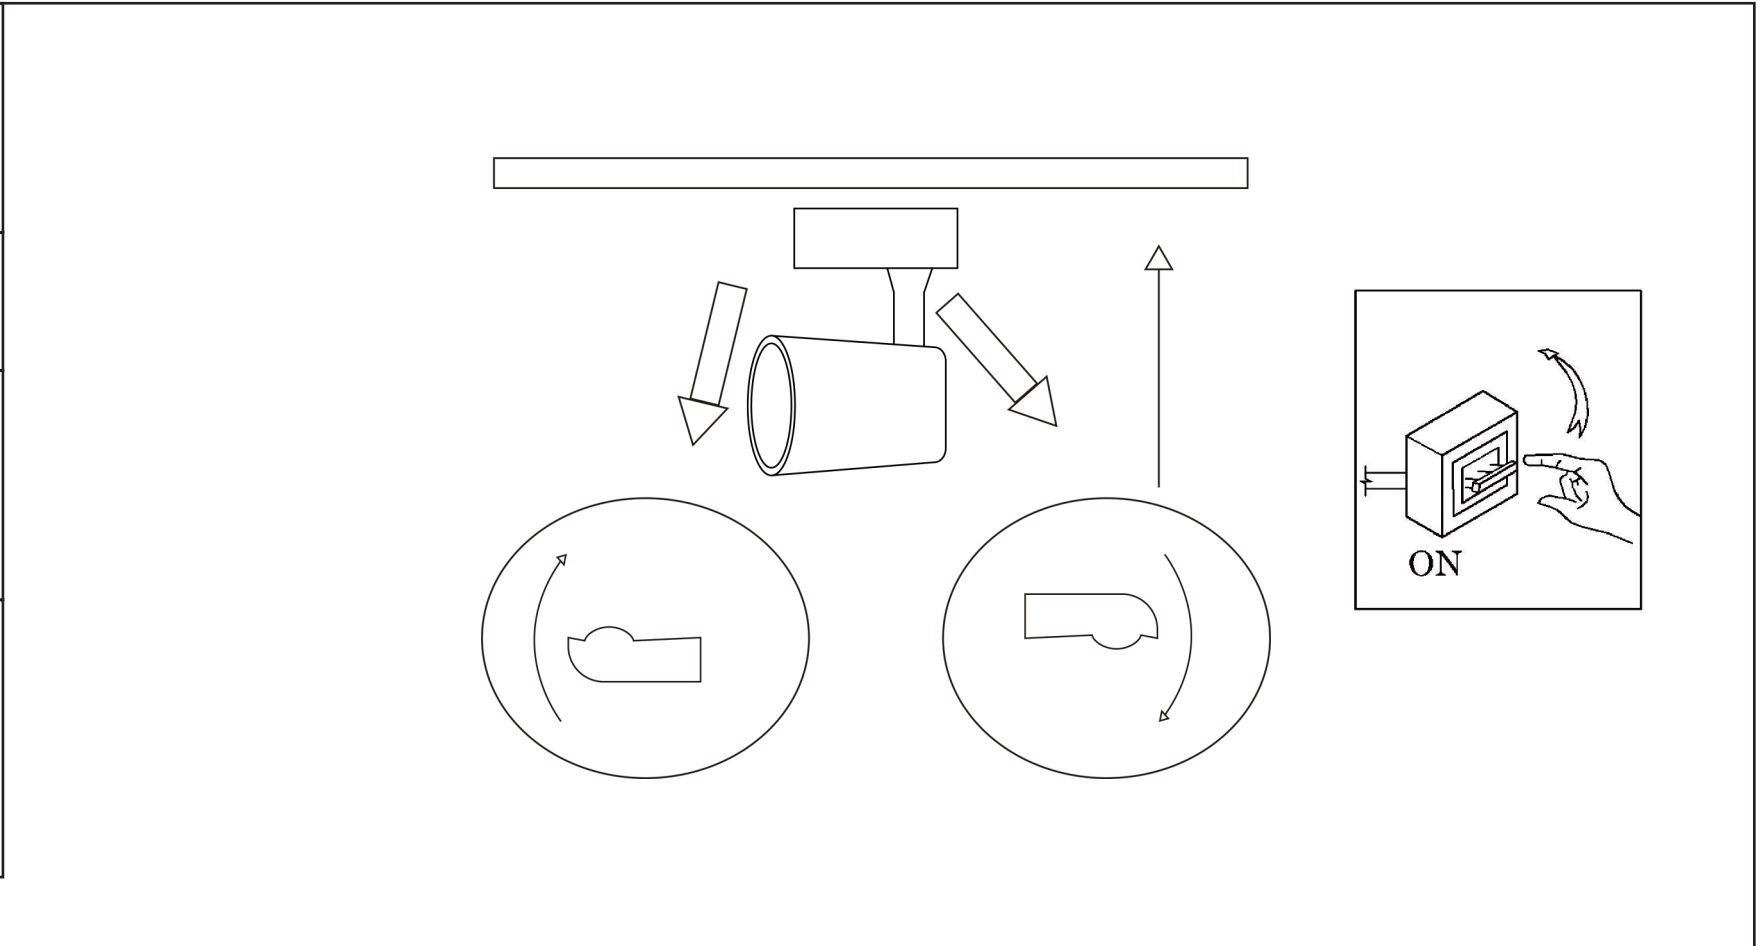

ASSEMBLY INSTRUCTION / ИНСТРУКЦИЯ

A1810PL-1BK
A1810PL-1WH
A1811PL-1BK
A1811PL-1WH

A1820PL-1BK
A1820PL-1WH
A1821PL-1BK
A1821PL-1WH

A1830PL-1BK
A1830PL-1WH
A1831PL-1BK
A1831PL-1WH

Warning:

1. Turn off the main power at the circuit breaker before installing in order to prevent possible shock;
2. Don't exceed the rated voltage 230V;
3. Don't install on haven't finished ceiling and loose wood ceiling;
4. Do not use corrosive liquids to clean fixture such as acid, and alkaline liquids. Please use soft cloth when cleaning.