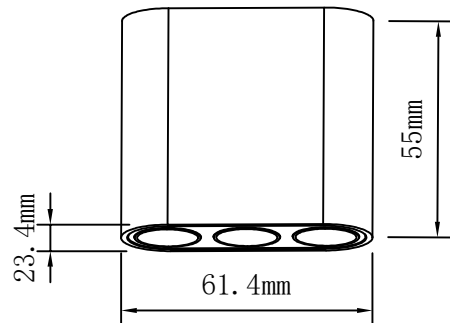

Odeon Light[®]

INSTALLATION INSTRUCTION

COLLECTION:HIGHTECH
7092/15CL

1

2

3

4