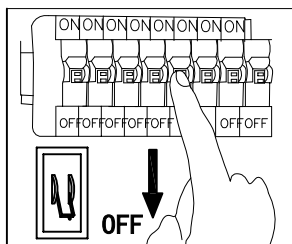

Odeon Light®

INSTALLATION INSTRUCTION

COLLECTION: HIGHTECH

6691/12WL 6692/12WL

поворот на 360 °