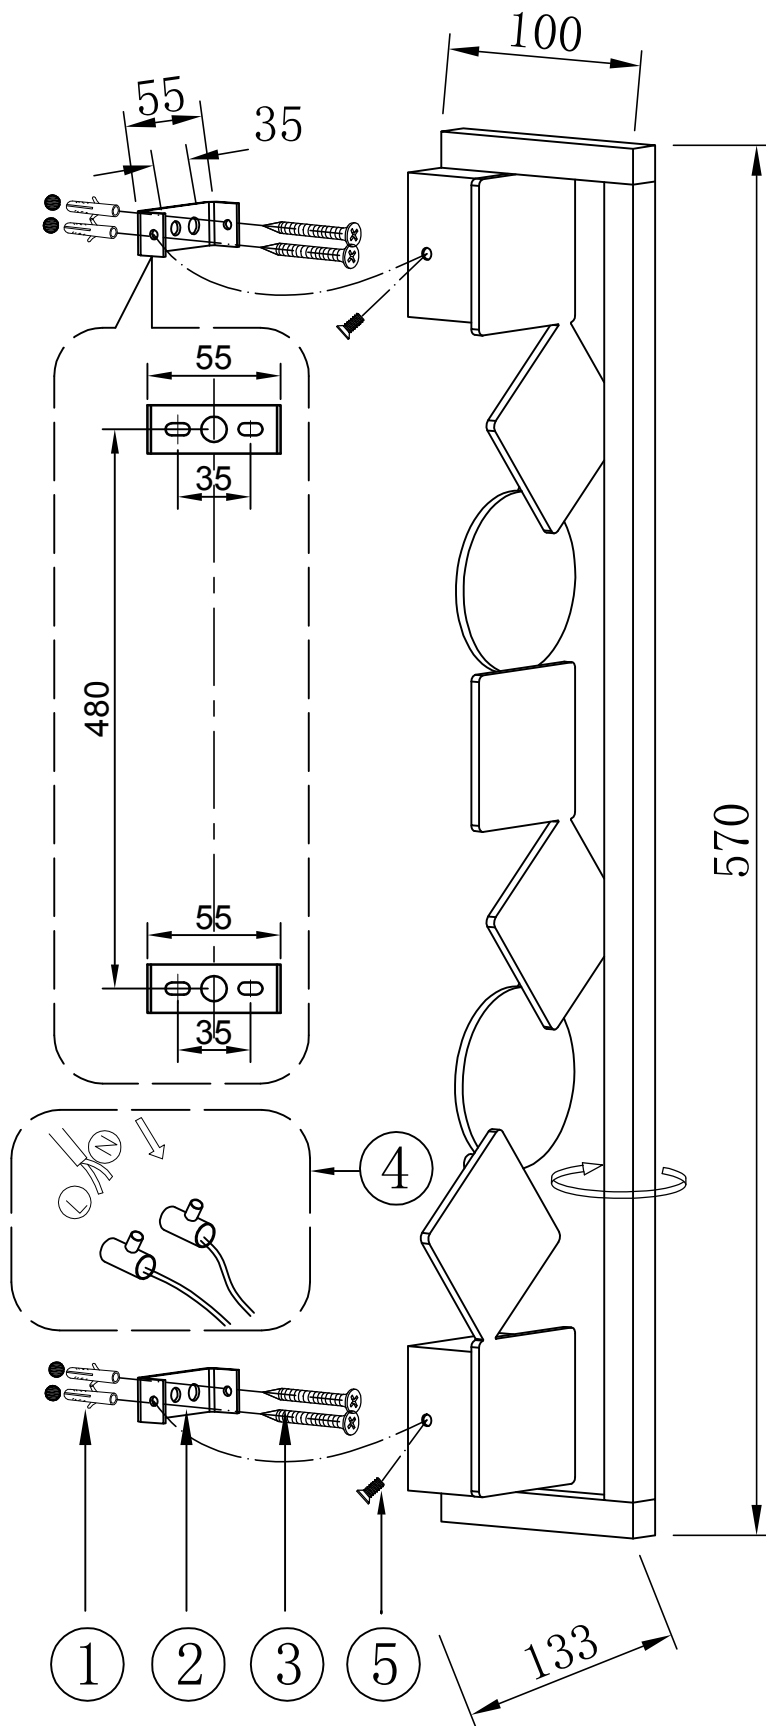

Odeon Light®

INSTALLATION INSTRUCTION

COLLECTION: HIGHTECH

6691/12WL 6692/12WL

поворот на 360 °